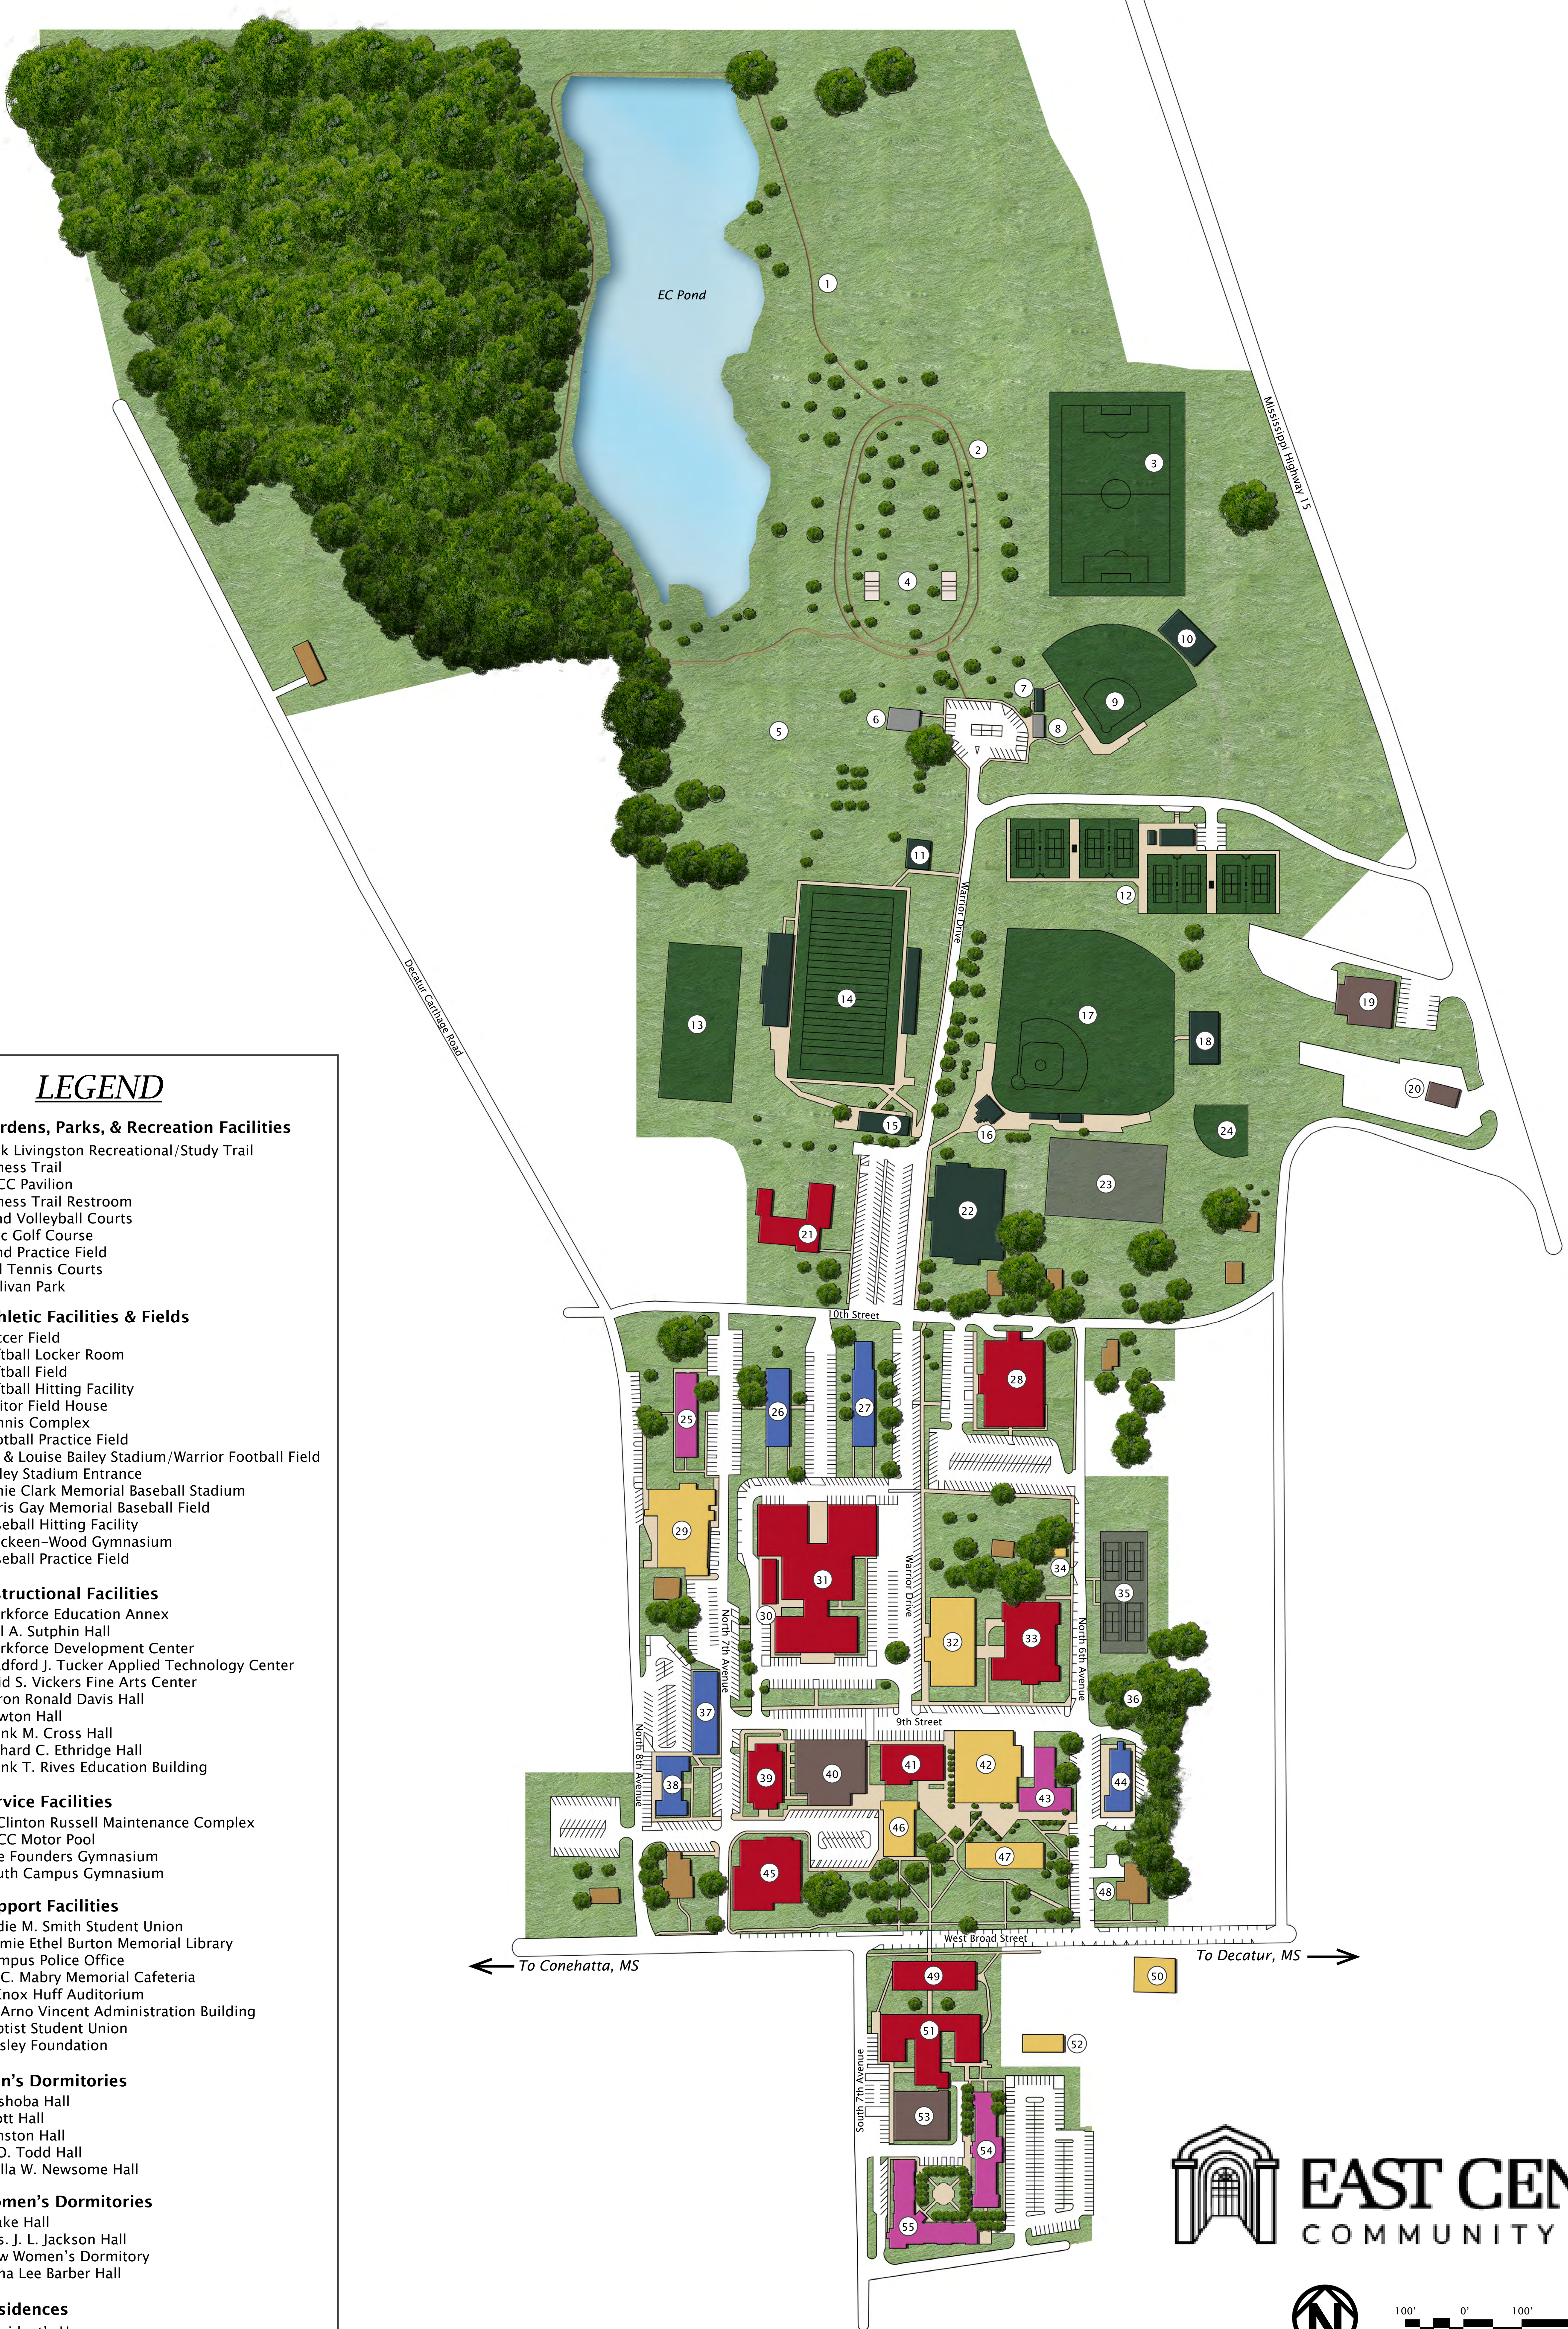

To Union, MS

LEGEND

- Gardens, Parks, & Recreation Facilities**
 - 1 Dick Livingston Recreational/Study Trail
 - 2 Fitness Trail
 - 6 ECCC Pavilion
 - 8 Fitness Trail Restroom
 - 4 Sand Volleyball Courts
 - 5 Disc Golf Course
 - 23 Band Practice Field
 - 35 Old Tennis Courts
 - 36 Sullivan Park
 - Athletic Facilities & Fields**
 - 3 Soccer Field
 - 7 Softball Locker Room
 - 9 Softball Field
 - 10 Softball Hitting Facility
 - 11 Visitor Field House
 - 12 Tennis Complex
 - 13 Football Practice Field
 - 14 Bill & Louise Bailey Stadium/Warrior Football Field
 - 15 Bailey Stadium Entrance
 - 16 Jamie Clark Memorial Baseball Stadium
 - 17 Chris Gay Memorial Baseball Field
 - 18 Baseball Hitting Facility
 - 22 Brackeen-Wood Gymnasium
 - 24 Baseball Practice Field
 - Instructional Facilities**
 - 21 Workforce Education Annex
 - 28 Phil A. Sutphin Hall
 - 30 Workforce Development Center
 - 31 Bradford J. Tucker Applied Technology Center
 - 33 Ovid S. Vickers Fine Arts Center
 - 39 Aaron Ronald Davis Hall
 - 41 Newton Hall
 - 45 Frank M. Cross Hall
 - 49 Richard C. Ethridge Hall
 - 51 Frank T. Rives Education Building
 - Service Facilities**
 - 19 F. Clinton Russell Maintenance Complex
 - 20 ECCC Motor Pool
 - 40 The Founders Gymnasium
 - 53 South Campus Gymnasium
 - Support Facilities**
 - 29 Eddie M. Smith Student Union
 - 32 Mamie Ethel Burton Memorial Library
 - 34 Campus Police Office
 - 42 W. C. Mabry Memorial Cafeteria
 - 46 J. Knox Huff Auditorium
 - 47 W. Arno Vincent Administration Building
 - 50 Baptist Student Union
 - 52 Wesley Foundation
 - Men's Dormitories**
 - 26 Neshoba Hall
 - 27 Scott Hall
 - 37 Winston Hall
 - 38 L. O. Todd Hall
 - 44 Stella W. Newsome Hall
 - Women's Dormitories**
 - 25 Leake Hall
 - 43 Mrs. J. L. Jackson Hall
 - 54 New Women's Dormitory
 - 55 Erma Lee Barber Hall
 - Residences**
 - 48 President's House
- * All other residences on map are employee housing